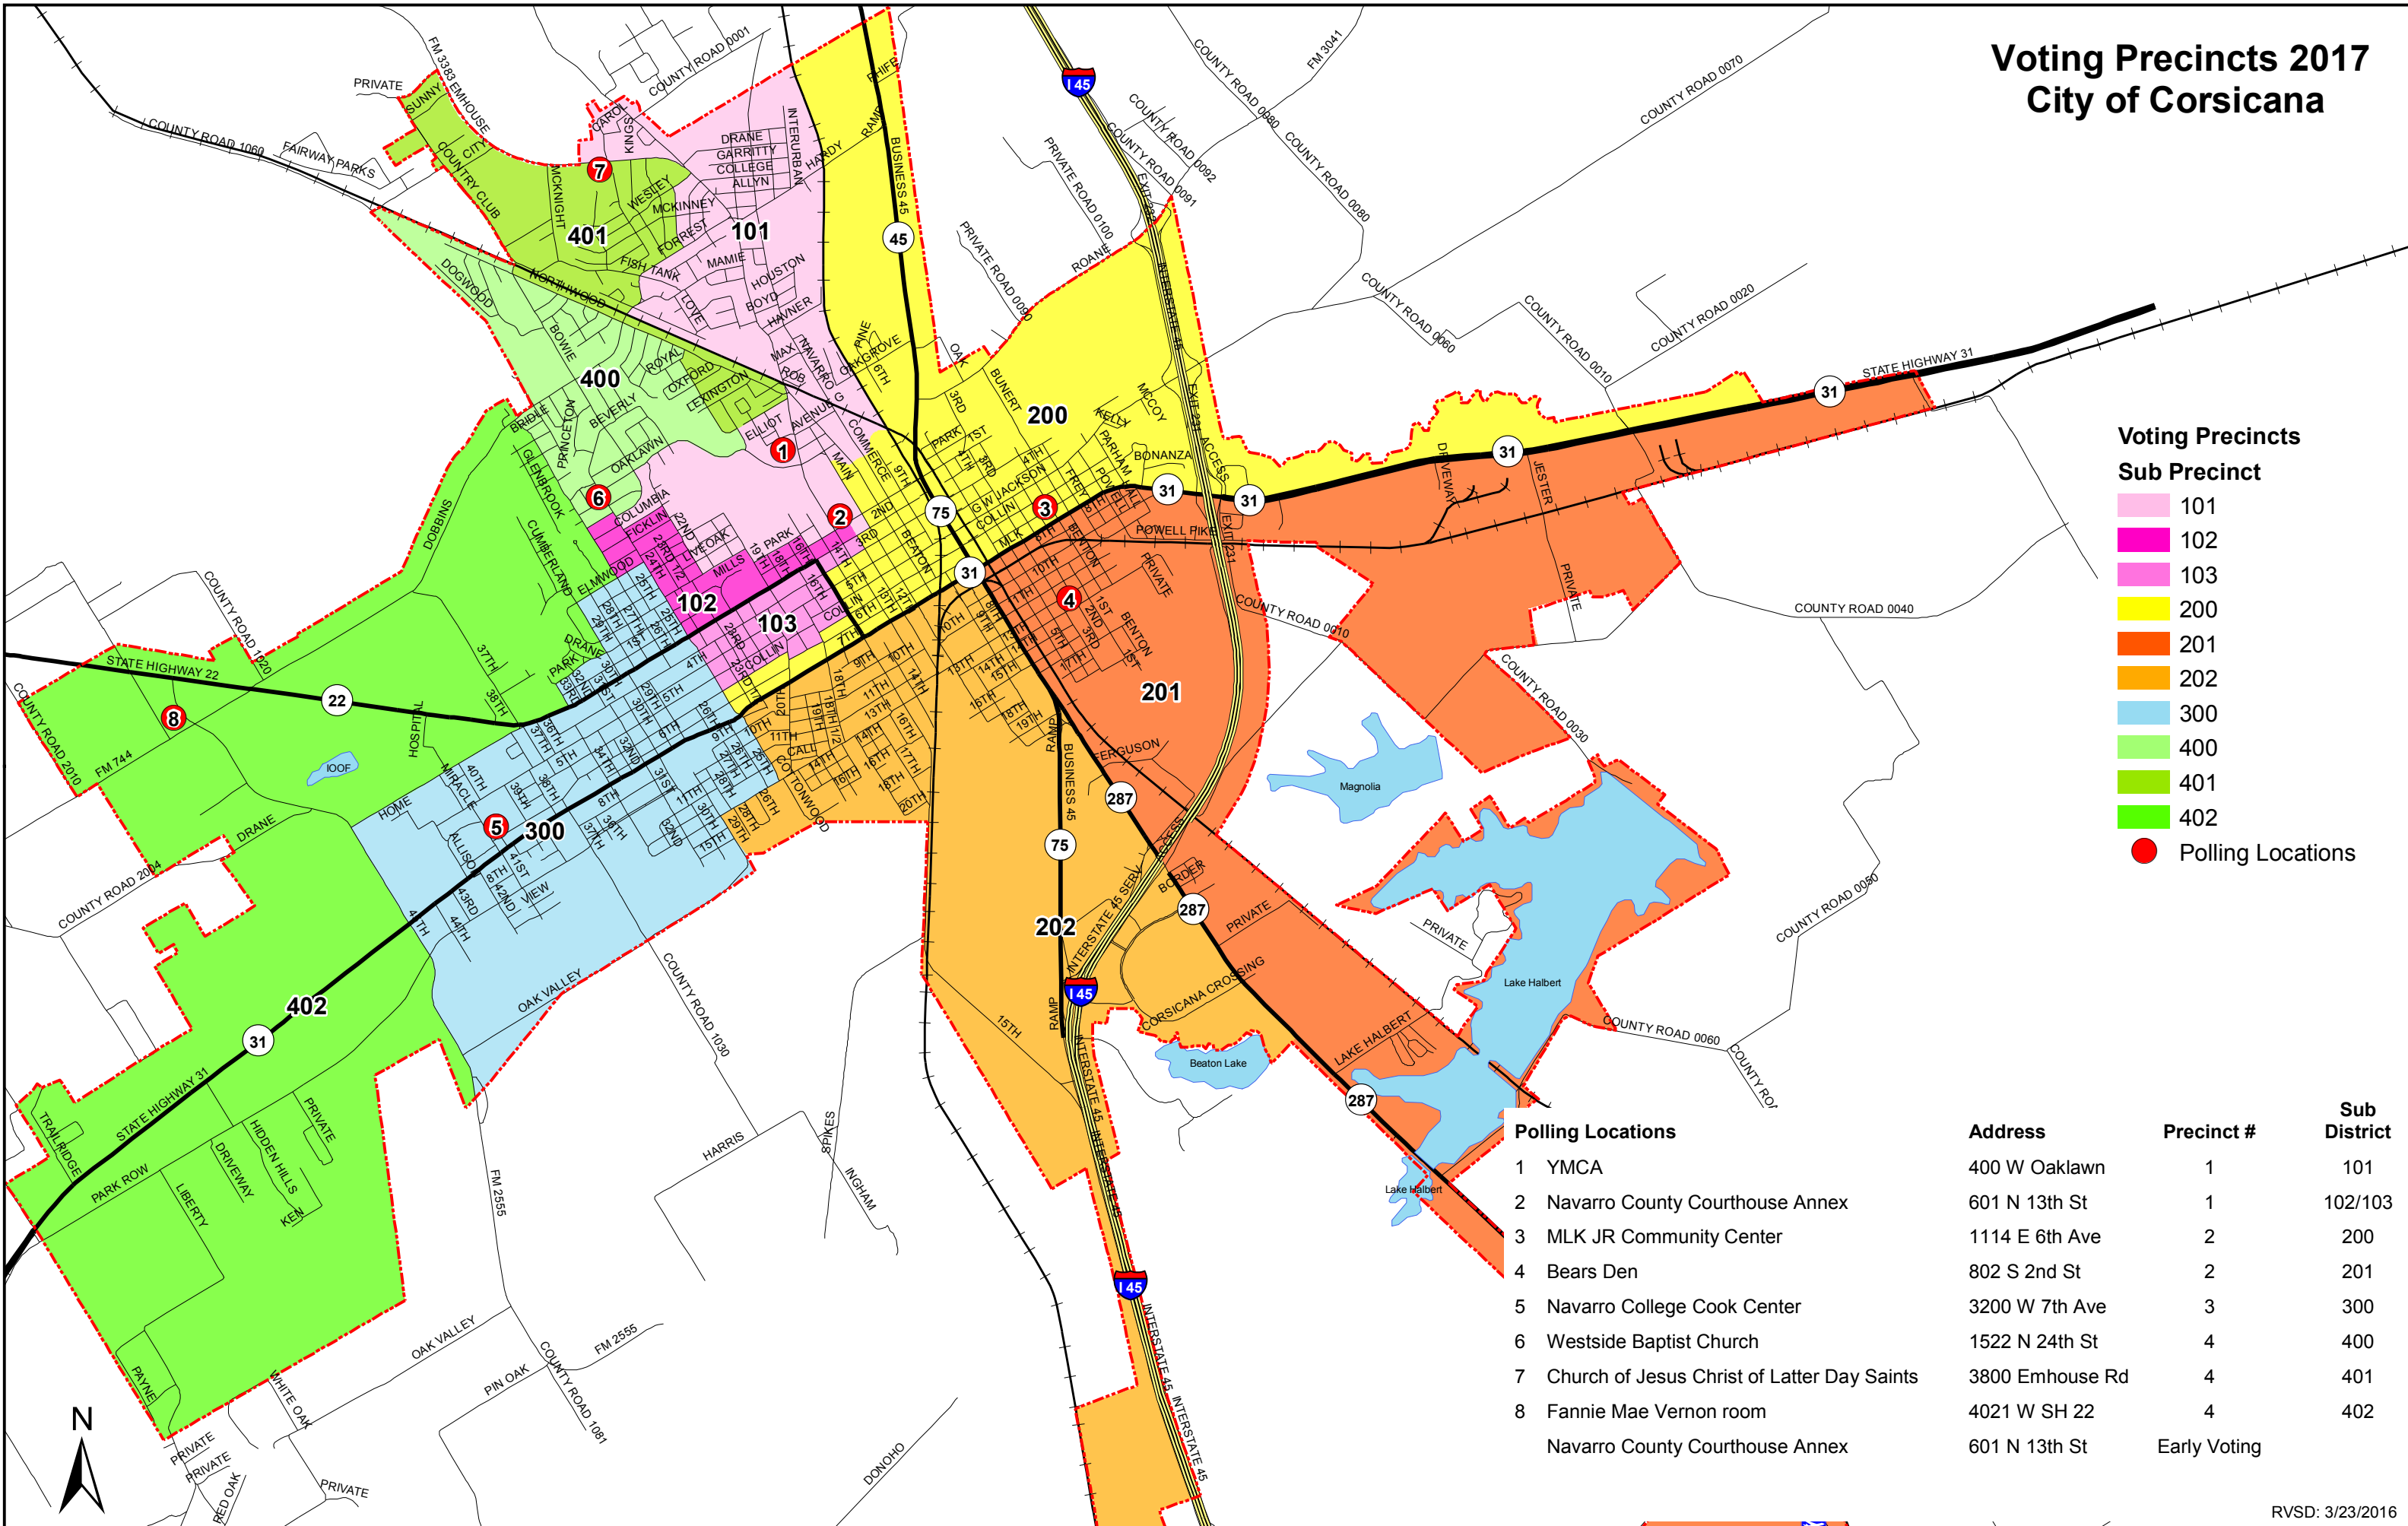

Voting Precincts 2017 City of Corsicana

- Voting Precincts**
- Sub Precinct**
- 101
 - 102
 - 103
 - 200
 - 201
 - 202
 - 300
 - 400
 - 401
 - 402
- Polling Locations

Polling Locations		Address	Precinct #	Sub District
1	YMCA	400 W Oaklawn	1	101
2	Navarro County Courthouse Annex	601 N 13th St	1	102/103
3	MLK JR Community Center	1114 E 6th Ave	2	200
4	Bears Den	802 S 2nd St	2	201
5	Navarro College Cook Center	3200 W 7th Ave	3	300
6	Westside Baptist Church	1522 N 24th St	4	400
7	Church of Jesus Christ of Latter Day Saints	3800 Emhouse Rd	4	401
8	Fannie Mae Vernon room	4021 W SH 22	4	402
	Navarro County Courthouse Annex	601 N 13th St	Early Voting	